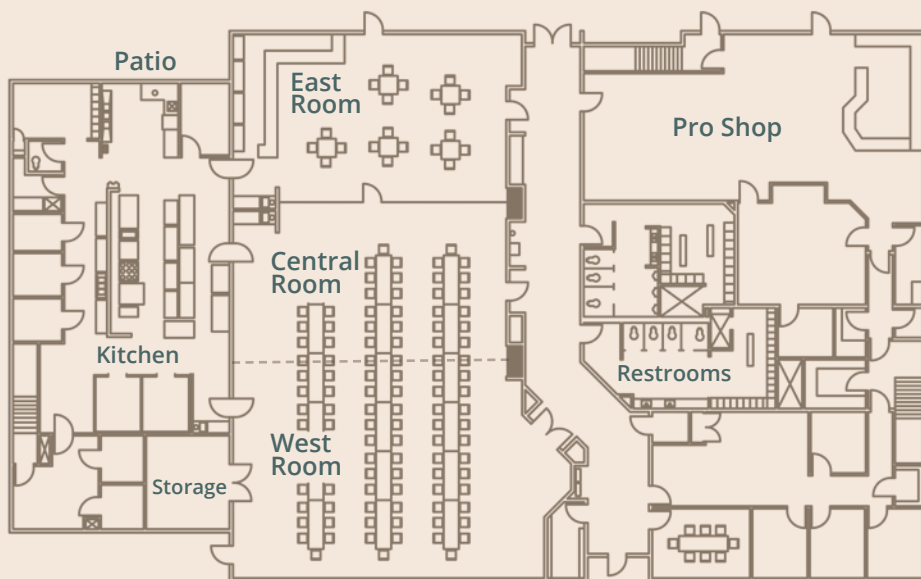

Floor plans & setup options

Nestled between two golf courses and a stone's throw from the lake, Gull Lake View's clubhouse has everything your group needs for an inspired experience. With space for up to 300 people, the Full Banquet area can also be reduced in thirds with soundproof dividers. It's a versatile space that's equally comfortable hosting a wedding, banquet, class reunion, or corporate meeting. Call our event coordinators today for a tour.

Capacity	Dimensions	Theater	Rounds	Banquet	Classroom
Full Banquet	48'x86'	300	200	300	150
West Room	48'x36'	150	120	150	75
Central Room	48'x26'	125	60	95	65
East Room	48'x24'	175	100	125	100

BLUE STEM

WOW THEM WITH THE VIEW. THRILL THEM WITH THE FOOD.