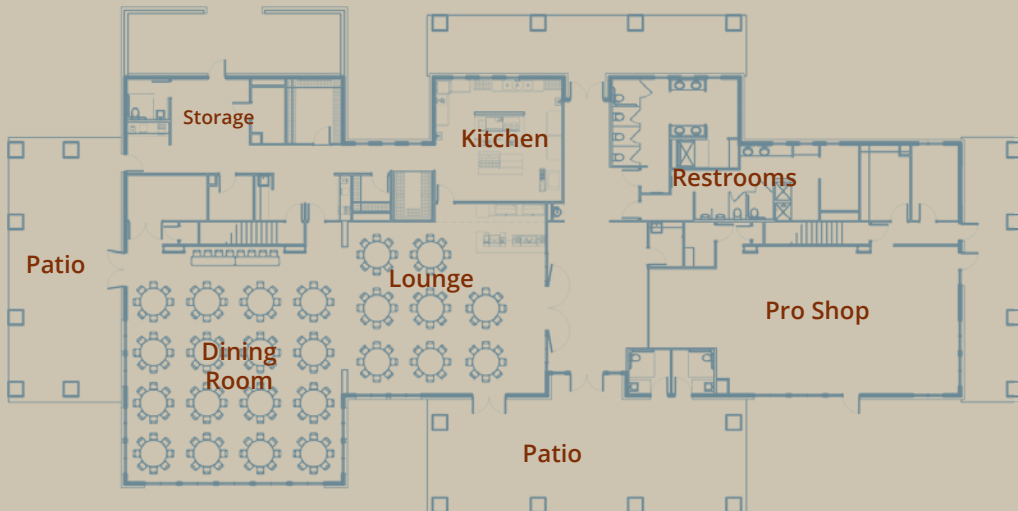

Capacity	Dimensions	Theater	Rounds	Banquet	Classroom
Dining Room	19'x25'	100	72	85	36

Bedford Valley

A QUIET DESTINATION WITH A COUNTRY CLUB FEEL

Floor plans & setup options

Available for all seasons, the Clubhouse at Bedford Valley was built in 2007 and has a beautiful contemporary design that is a great setting to host parties, meetings, wedding ceremonies & receptions. The clubhouse can be setup in a number of ways that can be made to accommodate approximately 200 guests. Whether it's Spring, Summer, Winter or Fall, this clubhouse is an excellent option.

Capacities	Dimensions	Theater	Rounds	Banquet	Classroom
Dining Room	48'x40'	150	130	150	75
Lounge	32'x37'	80	64	64	30

Our Location

Located in Southwest Michigan's beautiful lake region, Gull Lake View has long been a favorite destination for golfers throughout the Midwest, Great Lakes, and Canada. We're conveniently located just 2 hours from Detroit & Toledo, 2 ½ hours from Chicago & Canada, and an hour from Grand Rapids, Lansing and Fort Wayne. Wherever you're from, Gull Lake View Golf Club & Resort offers top-rated golf, ample lodging, and quality facilities and services just minutes away from major business centers of Kalamazoo and Battle Creek.