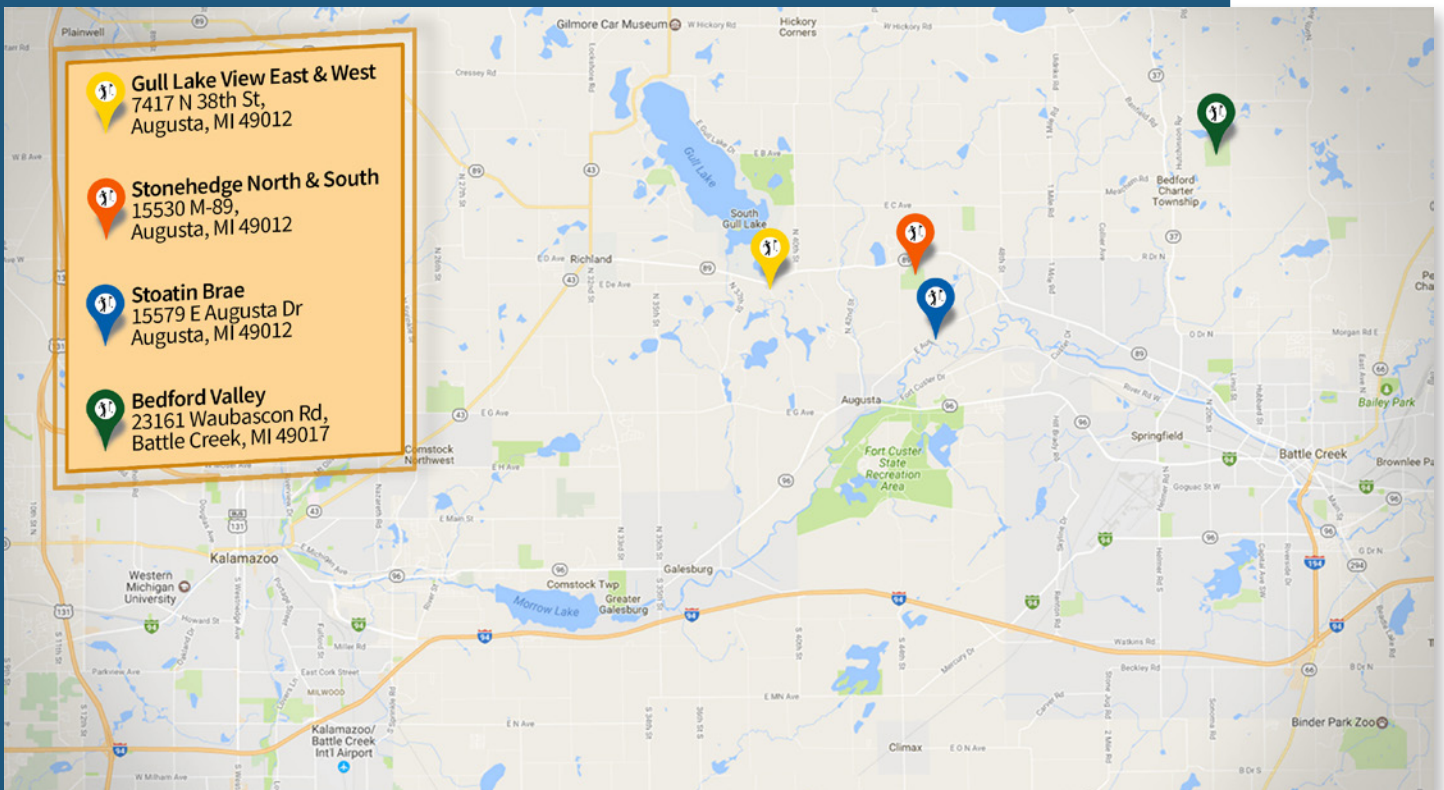

Floor plans & setup options

With sweeping 180 degree views of the surrounding landscape, Blue Stem is perched atop one of the highest elevations in Kalamazoo County. We pair a relaxed atmosphere with superior service, creative cuisine, and a full-service bar. Relax on our outdoor patio or cozy up by the fire and let us give you the attention you deserve.

Capacities	Dimensions	Theater	Rounds	Banquet	Classroom
Dining Room	48'x40'	150	130	150	75
Lounge	32'x37'	80	64	64	30

Our Location

Located in Southwest Michigan's beautiful lake region, Gull Lake View has long been a favorite destination for golfers throughout the Midwest, Great Lakes, and Canada. We're conveniently located just 2 hours from Detroit & Toledo, 2 ½ hours from Chicago & Canada, and an hour from Grand Rapids, Lansing and Fort Wayne. Wherever you're from, Gull Lake View Golf Club & Resort offers top-rated golf, ample lodging, and quality facilities and services just minutes away from major business centers of Kalamazoo and Battle Creek.