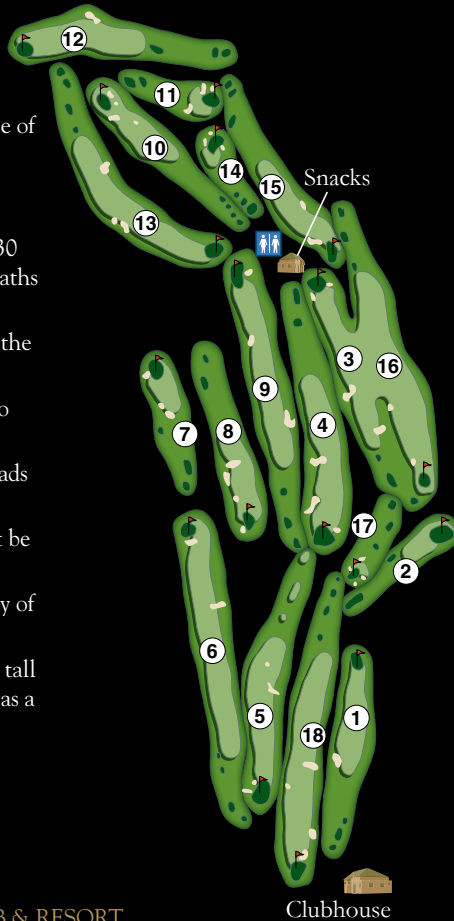

**USGA RULES GOVERN ALL PLAY
UNLESS MODIFIED BY LOCAL RULES.**

PLEASE...

- Replace divots, fix ball marks and rake bunkers.
- Play ready golf and maintain pace of play. No more than 5 minutes is allowed at the turn. Kindly let faster players play through.
- Exercise caution and keep carts 30 feet from tees and greens or on paths provided at all times.
- Consider etiquette as binding as the rules.
- 100, 150, 200 yardage disks are to the center of the green.
- Yardages marked on sprinkler heads are to center of the green.
- MI Law: Alcohol on course must be purchased on site.
- Part of the Gull Lake View family of golf courses.
- For speed of play, please play the tall heather adjacent to the fairways as a lateral water hazard.

STOATIN BRAE
GULL LAKE VIEW GOLF CLUB & RESORT

Clubhouse

15579 E Augusta Dr., Augusta, MI 49012 | (269) 220-3976 | www.gulllakeview.com

STOATIN BRAE

The Grand Hill

Gold	71.5/122	359	225	436	475	437	564	217	343	566	3622	P L A Y E R	336	167	382	459	144	374	540	170	548	3120	6742		
Black	69.2/119	326	215	405	423	383	520	204	316	559	3351		313	161	359	433	130	364	500	135	525	2920	6271		
Green	M: 66.3/111 W: 72.6/123	321	205	399	311	375	443	120	309	538	3021		293	154	353	385	121	312	465	128	495	2706	5727		
Par		4	3	4	4	4	5	3	4	5	36		4	3	4	4	3	4	5	3	5	35	71		
Handicap		13	15	5	1	3	9	17	11	7			6	16	8	2	18	12	10	14	4				
HOLE		1	2	3	4	5	6	7	8	9	OUT		10	11	12	13	14	15	16	17	18	IN	TOT	HCP	NET
Blue	M: 62.7/97 W: 67.2/113	290	97	319	267	317	407	95	252	483	2527		259	138	283	344	111	306	420	94	461	2416	4943		
Par		4	3	4	4	4	5	3	4	5	36		4	3	4	4	3	4	5	3	5	35	71		